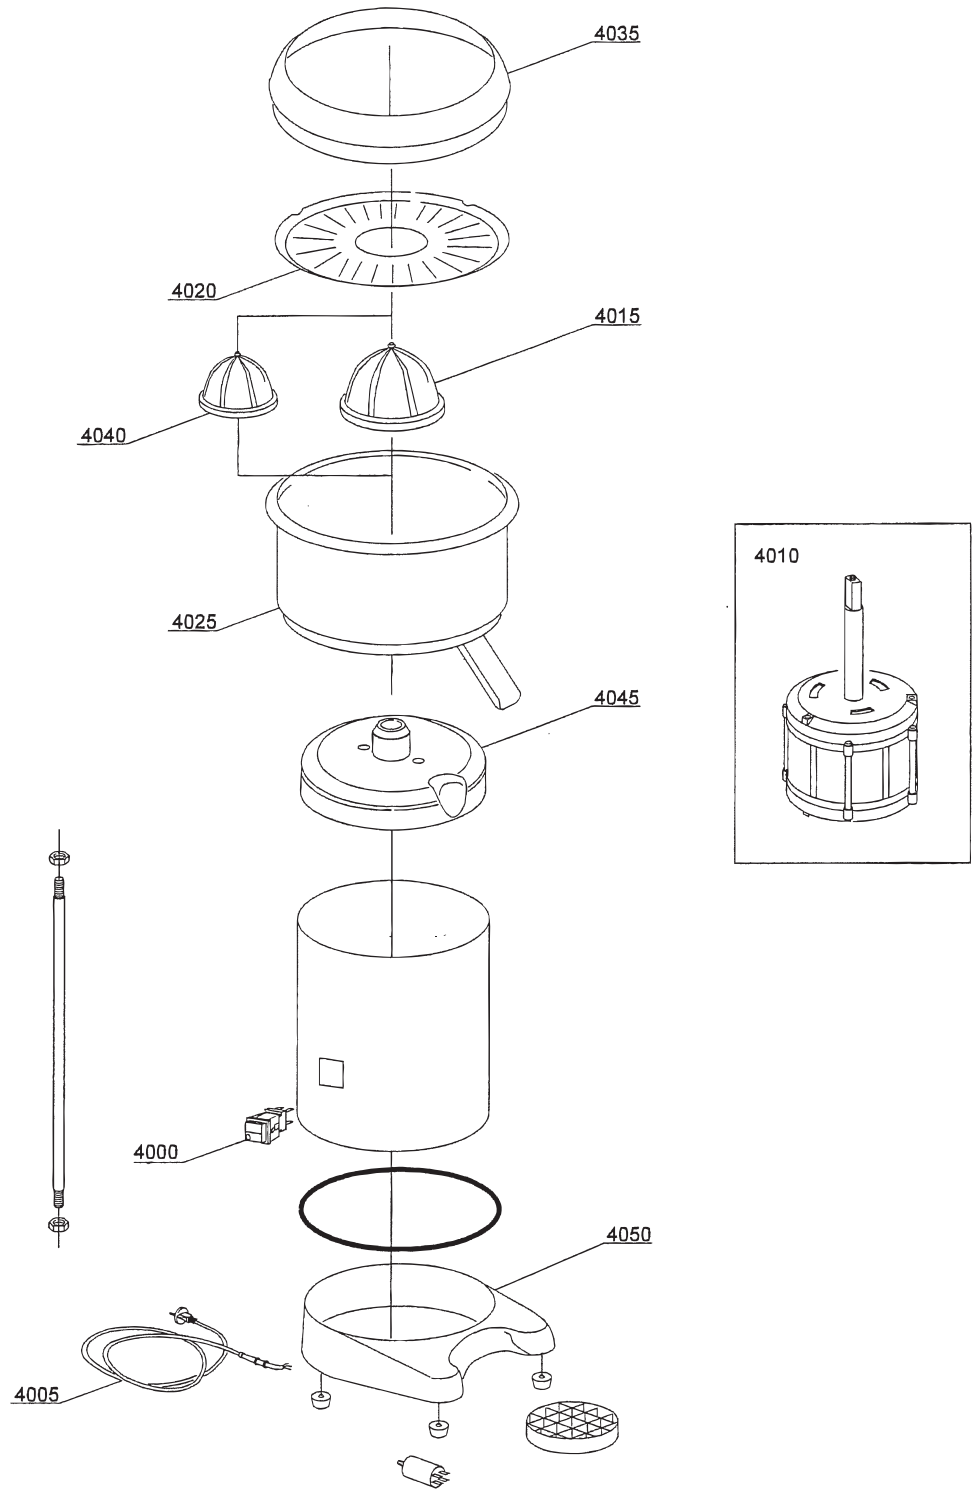

# Parts Breakdown

Model JE-IT-0900 13660

# Parts Breakdown

---

## Model JE-IT-0900 13660

Item No.	Description	Position	Item No.	Description	Position	Item No.	Description	Position
14795	Green Single Key Switch for 13660	4000	20371	Plastic Sleeve for 13660	4020	78357	Upper Head for 13660	4045
75405	Power Cable for 13660	4005	75412	Stainless Steel Tank for 13660	4025	14808	Base for 13660	4050
75408	Motor for 13660	4010	75422	Plastic Guard for 13660	4035	78356	Pan Support for 13660	
20370	Big Cone for 13660	4015	20373	Small Cone for 13660	4040			